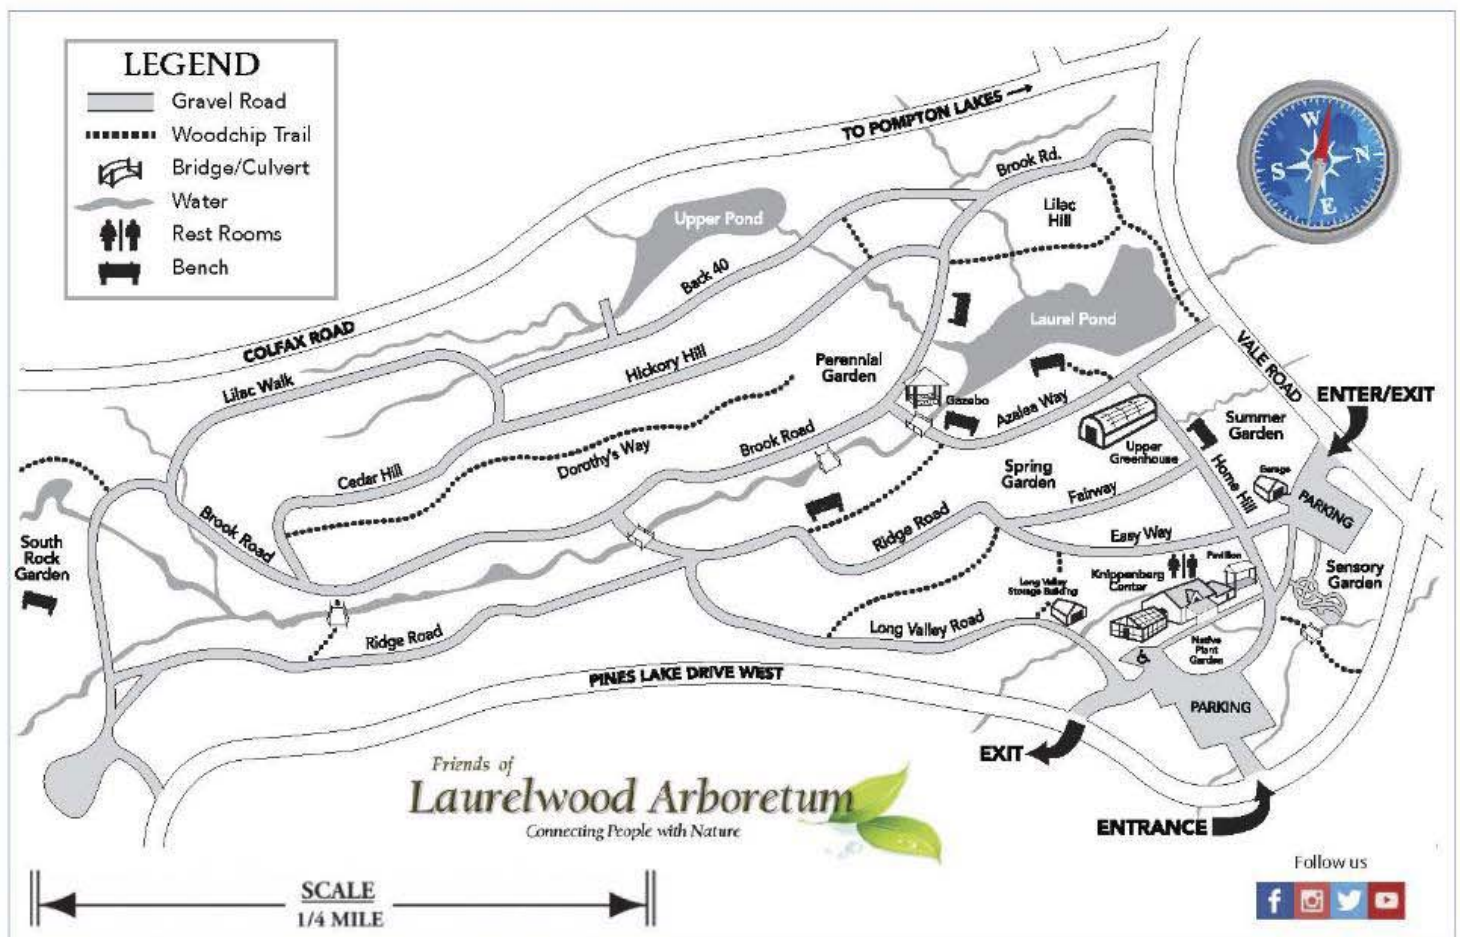

MOMMY & ME WALKING GROUP

ENJOY YOUR WALK, MOMS!

Wednesday and Saturday at 10:00 — Meet at the Outdoor Pavilion

There is nothing better than getting inspired and invigorated while strolling, jogging or running and enjoying the sounds of nature with your children and your friends!

Maintaining Laurelwood's beautiful gardens, paths and wildlife is a labor of love for our staff, our members and our guests!

It is only through Memberships, Grants and Donations that we can and will continue to enjoy "The Best Kept Secret in Wayne!"

Please consider supporting Laurelwood Arboretum by becoming a Member TODAY!

A ONE YEAR FAMILY MEMBERSHIP IS ONLY \$25.00

Thank You For Your Support & Enjoy A Beautiful Day!

*Join Laurelwood Arboretum today by picking up an application or by joining online.
www.laurewoodarboretum.org*