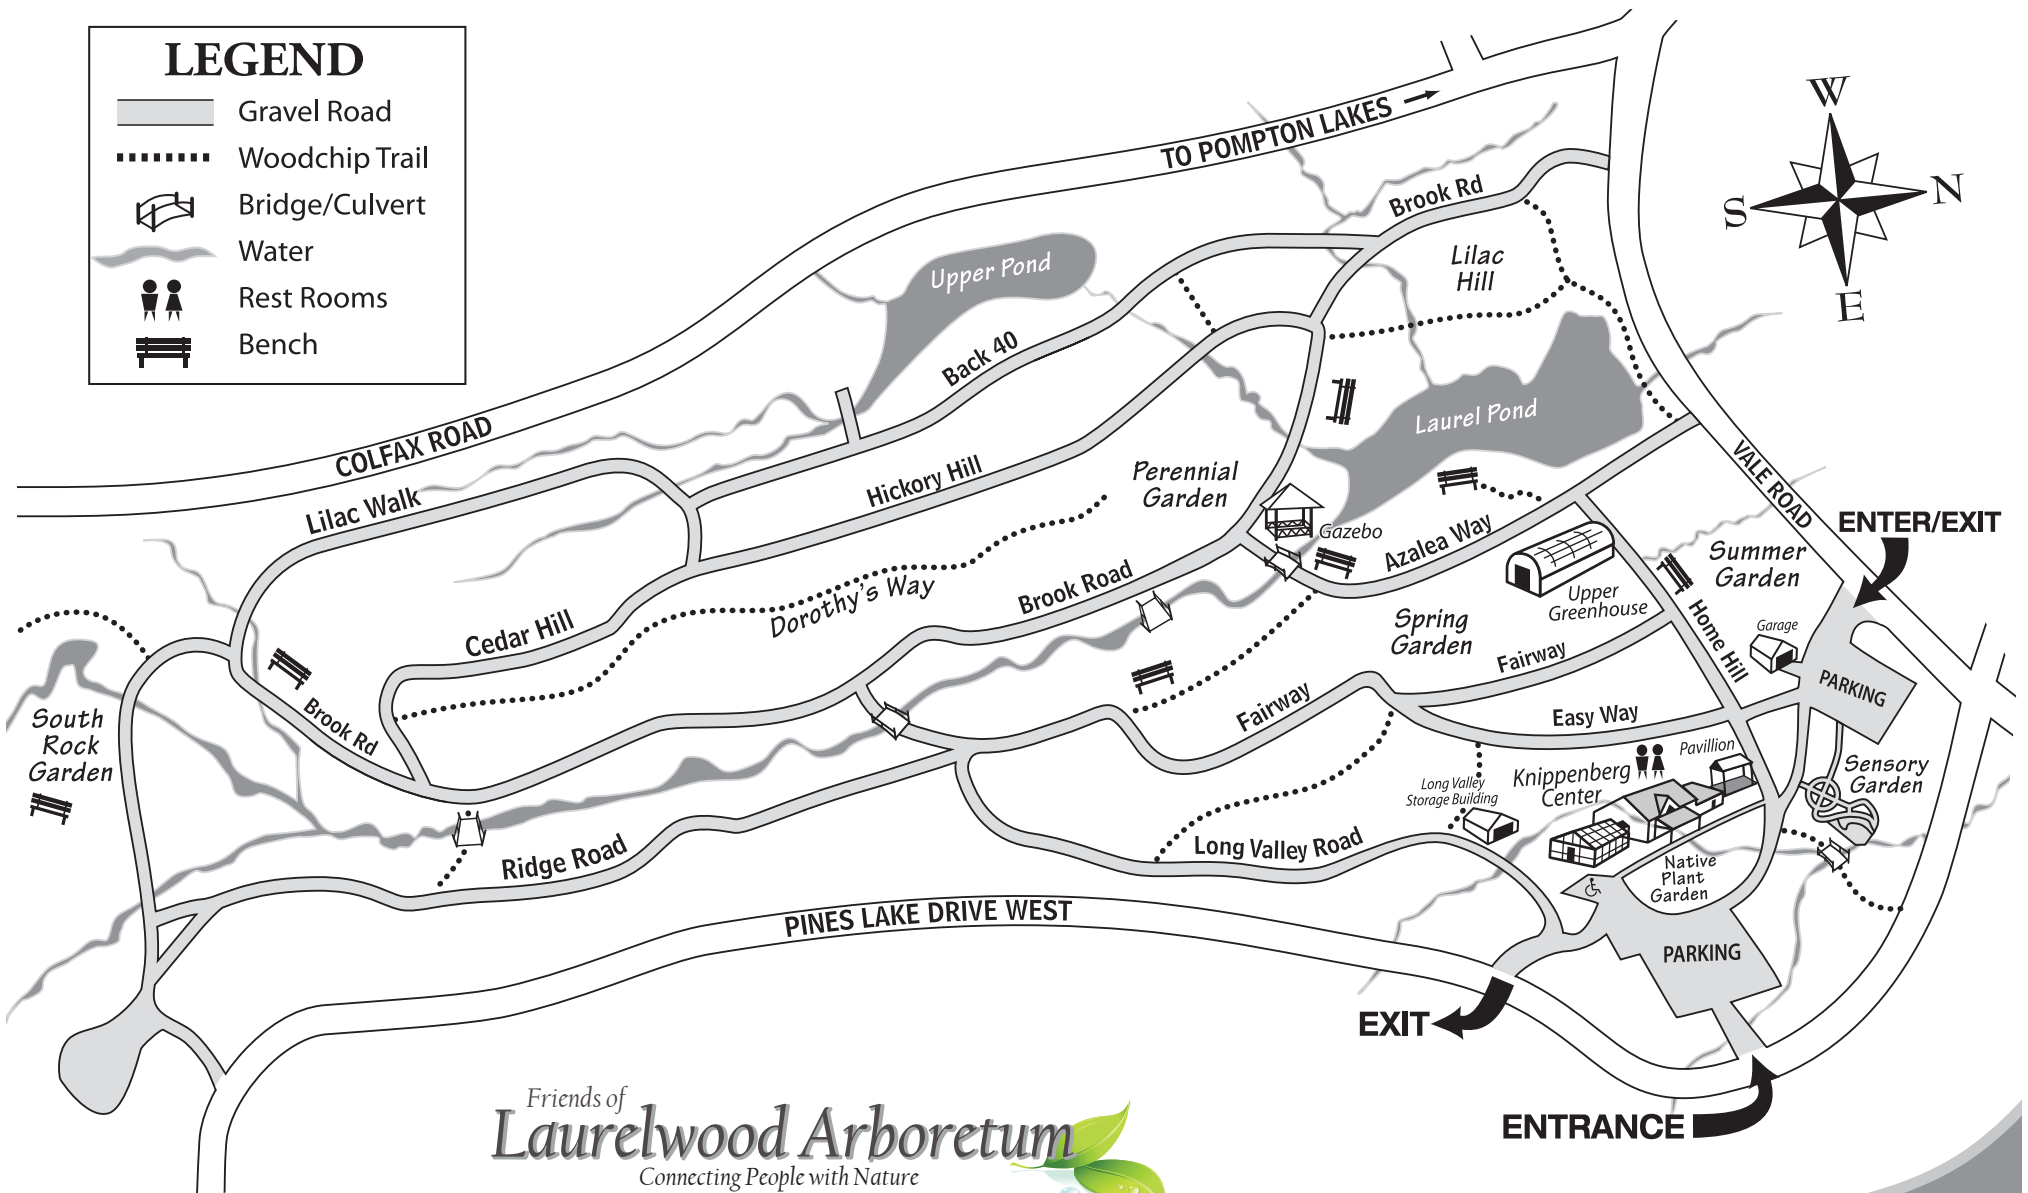

# LEGEND

-  Gravel Road
-  Woodchip Trail
-  Bridge/Culvert
-  Water
-  Rest Rooms
-  Bench

Friends of  
**Laurelwood Arboretum**  
 Connecting People with Nature

725 Pines Lake Drive West, Wayne N.J. 07470  
 973-831-5675 [www.laurelwoodarboretum.org](http://www.laurelwoodarboretum.org)

Pines Lake